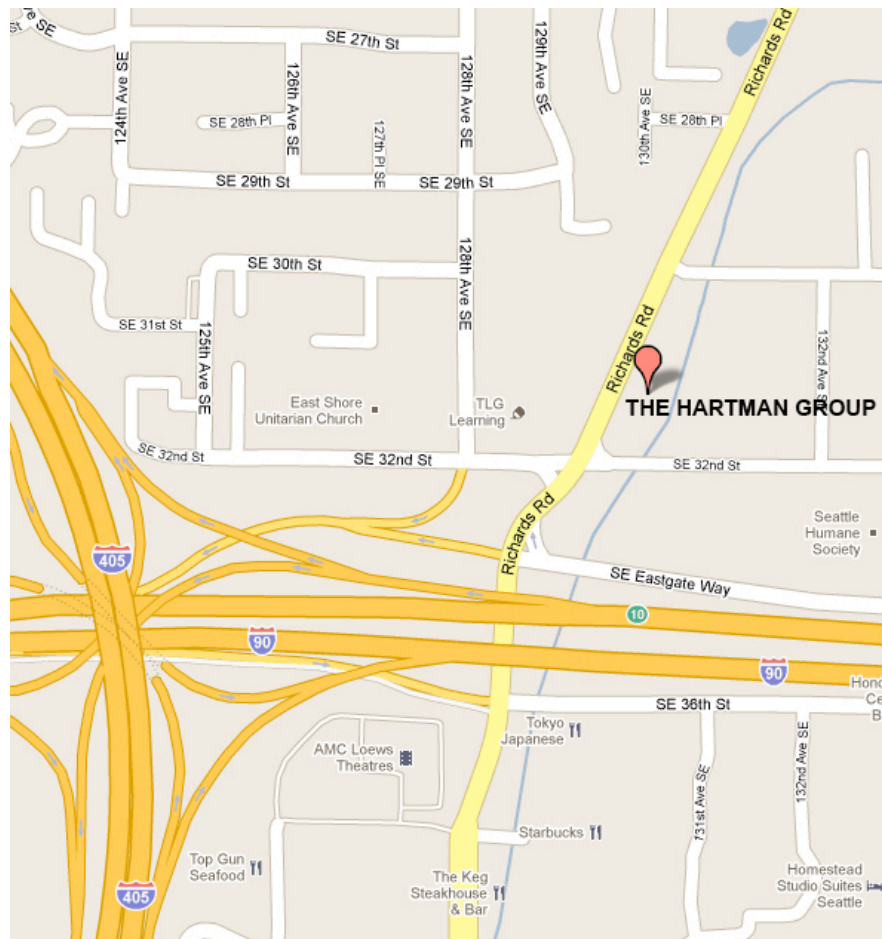

Directions to The Hartman Group

The Hartman Group, Inc

3150 Richards Road, Ste 200, Bellevue, WA 98005

TEL (425) 425 0818

FAX (425) 452 9092

HARTMAN-GROUP.COM

Directions from I-5 South and 405 South

From I-5 SOUTH, take the exit for 405 SOUTH. Take exit 12 for SE 8TH ST. Turn left at SE 8TH ST. Turn right at LAKE HILLS CONNECTOR RD. Slight right at 132ND AVE SE/RICHARDS RD. Continue to follow RICHARDS RD. Destination will be on the left.

Directions from I-5 North and 405 North (Sea-Tac Airport)

From I-5 NORTH, take exit for 405 NORTH. Take exit 10 for COAL CREEK PKWY toward FACTORIA. Turn right at COAL CREEK PKWY SE. Turn left at FACTORIA BLVD SE. Continue onto RICHARDS RD. Destination will be on the right.

Directions from I-90 EAST

Take I-90 E to exit 10B toward FACTORIA/RICHARDS ROAD. Turn left at RICHARDS ROAD. Destination will be on the right.

Directions from I-90 WEST

From I-90 W, take the 142ND PL SE exit on the left. Turn left at 142ND PL SE. Turn right at SE 36TH ST. Take the 1st right onto RICHARDS RD. Destination will be on the right.

The Hartman Group is located on the EAST side of the street, immediately after SE 32nd St. Visitor parking is available in the front lot. Our offices are located on the second floor in suite 200.